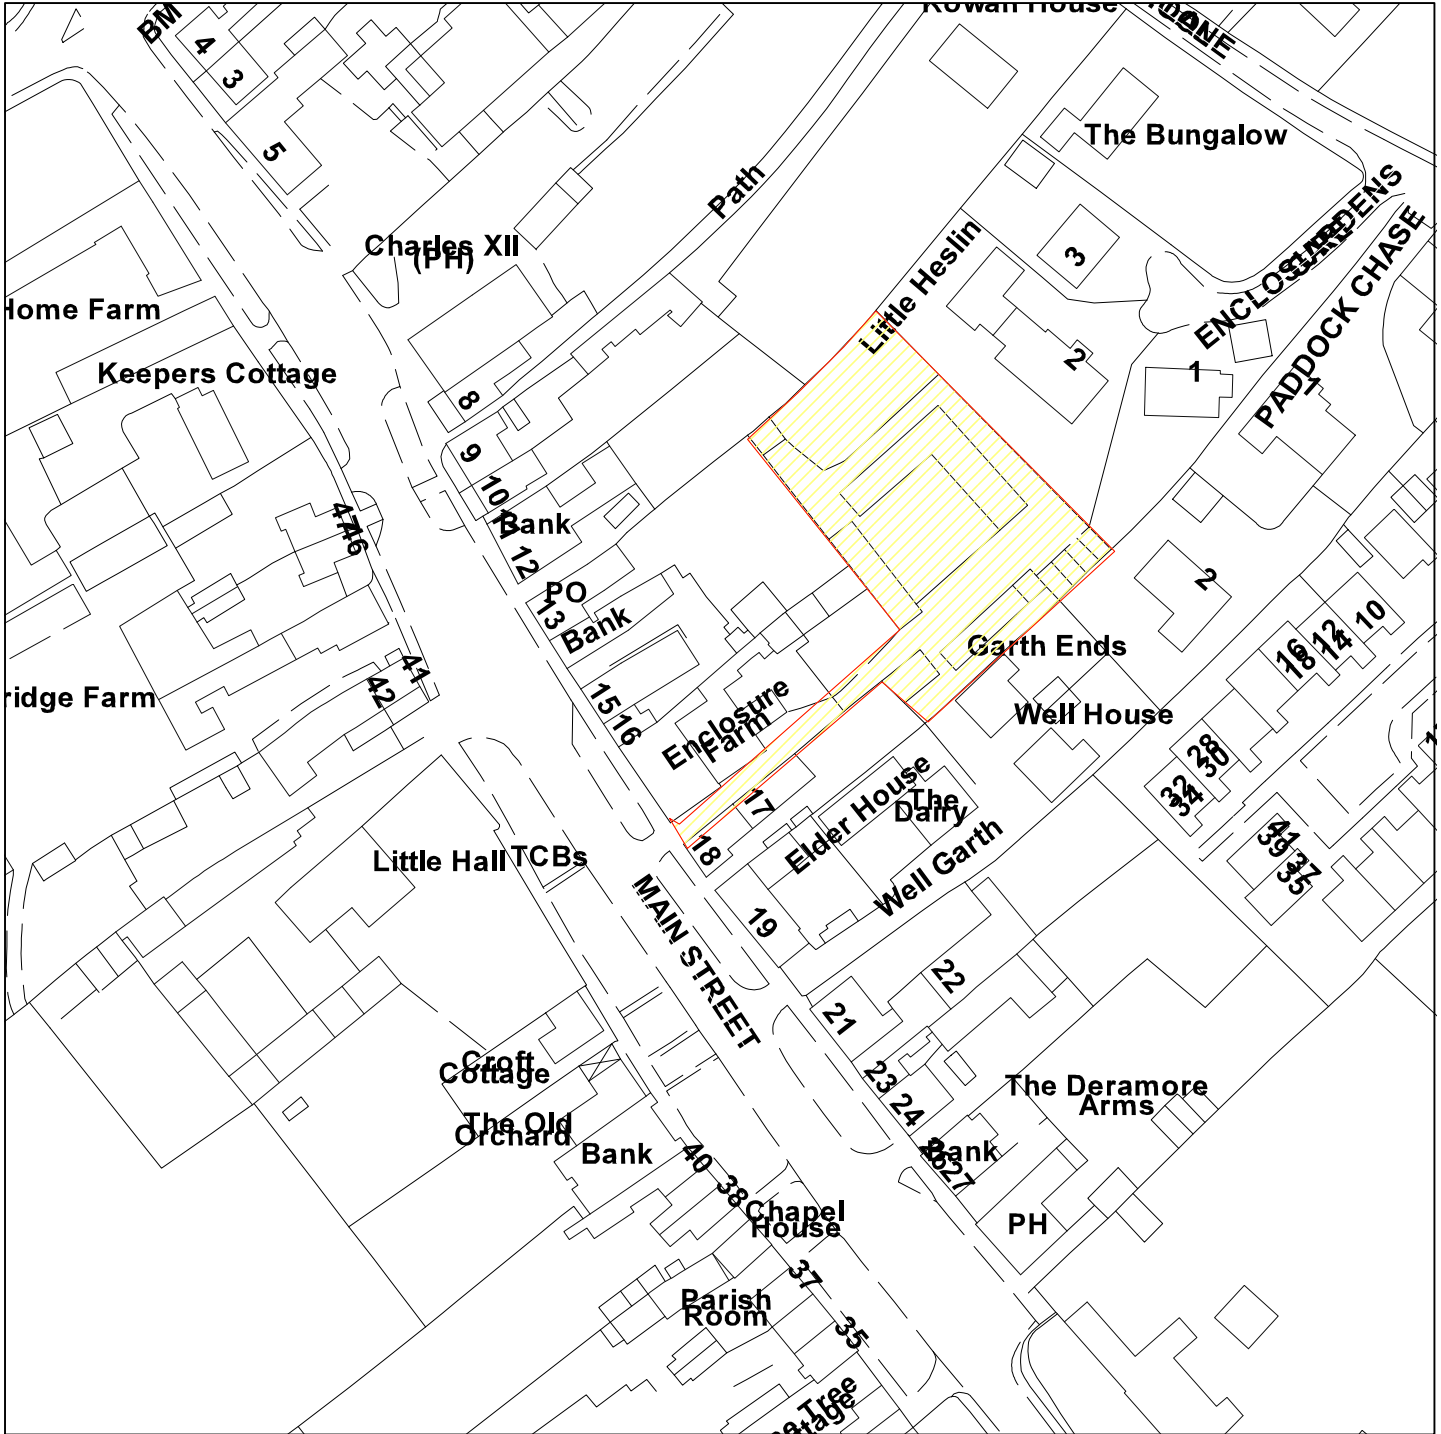

Enclosure Farm, Main Street, Heslington

08/00188/FUL

GIS by ESRI (UK)

Scale : 1:1250

Reproduced from the Ordnance Survey map with the permission of the Controller of Her Majesty's Stationery Office © Crown Copyright 2000.

Unauthorised reproduction infringes Crown Copyright and may lead to prosecution or civil proceedings.

Produced using ESRI (UK)'s MapExplorer 2.0 - <http://www.esriuk.com>

Organisation	City of York Council
Department	City Strategy
Comments	Application site
Date	31 March 2008
SLA Number	Not set